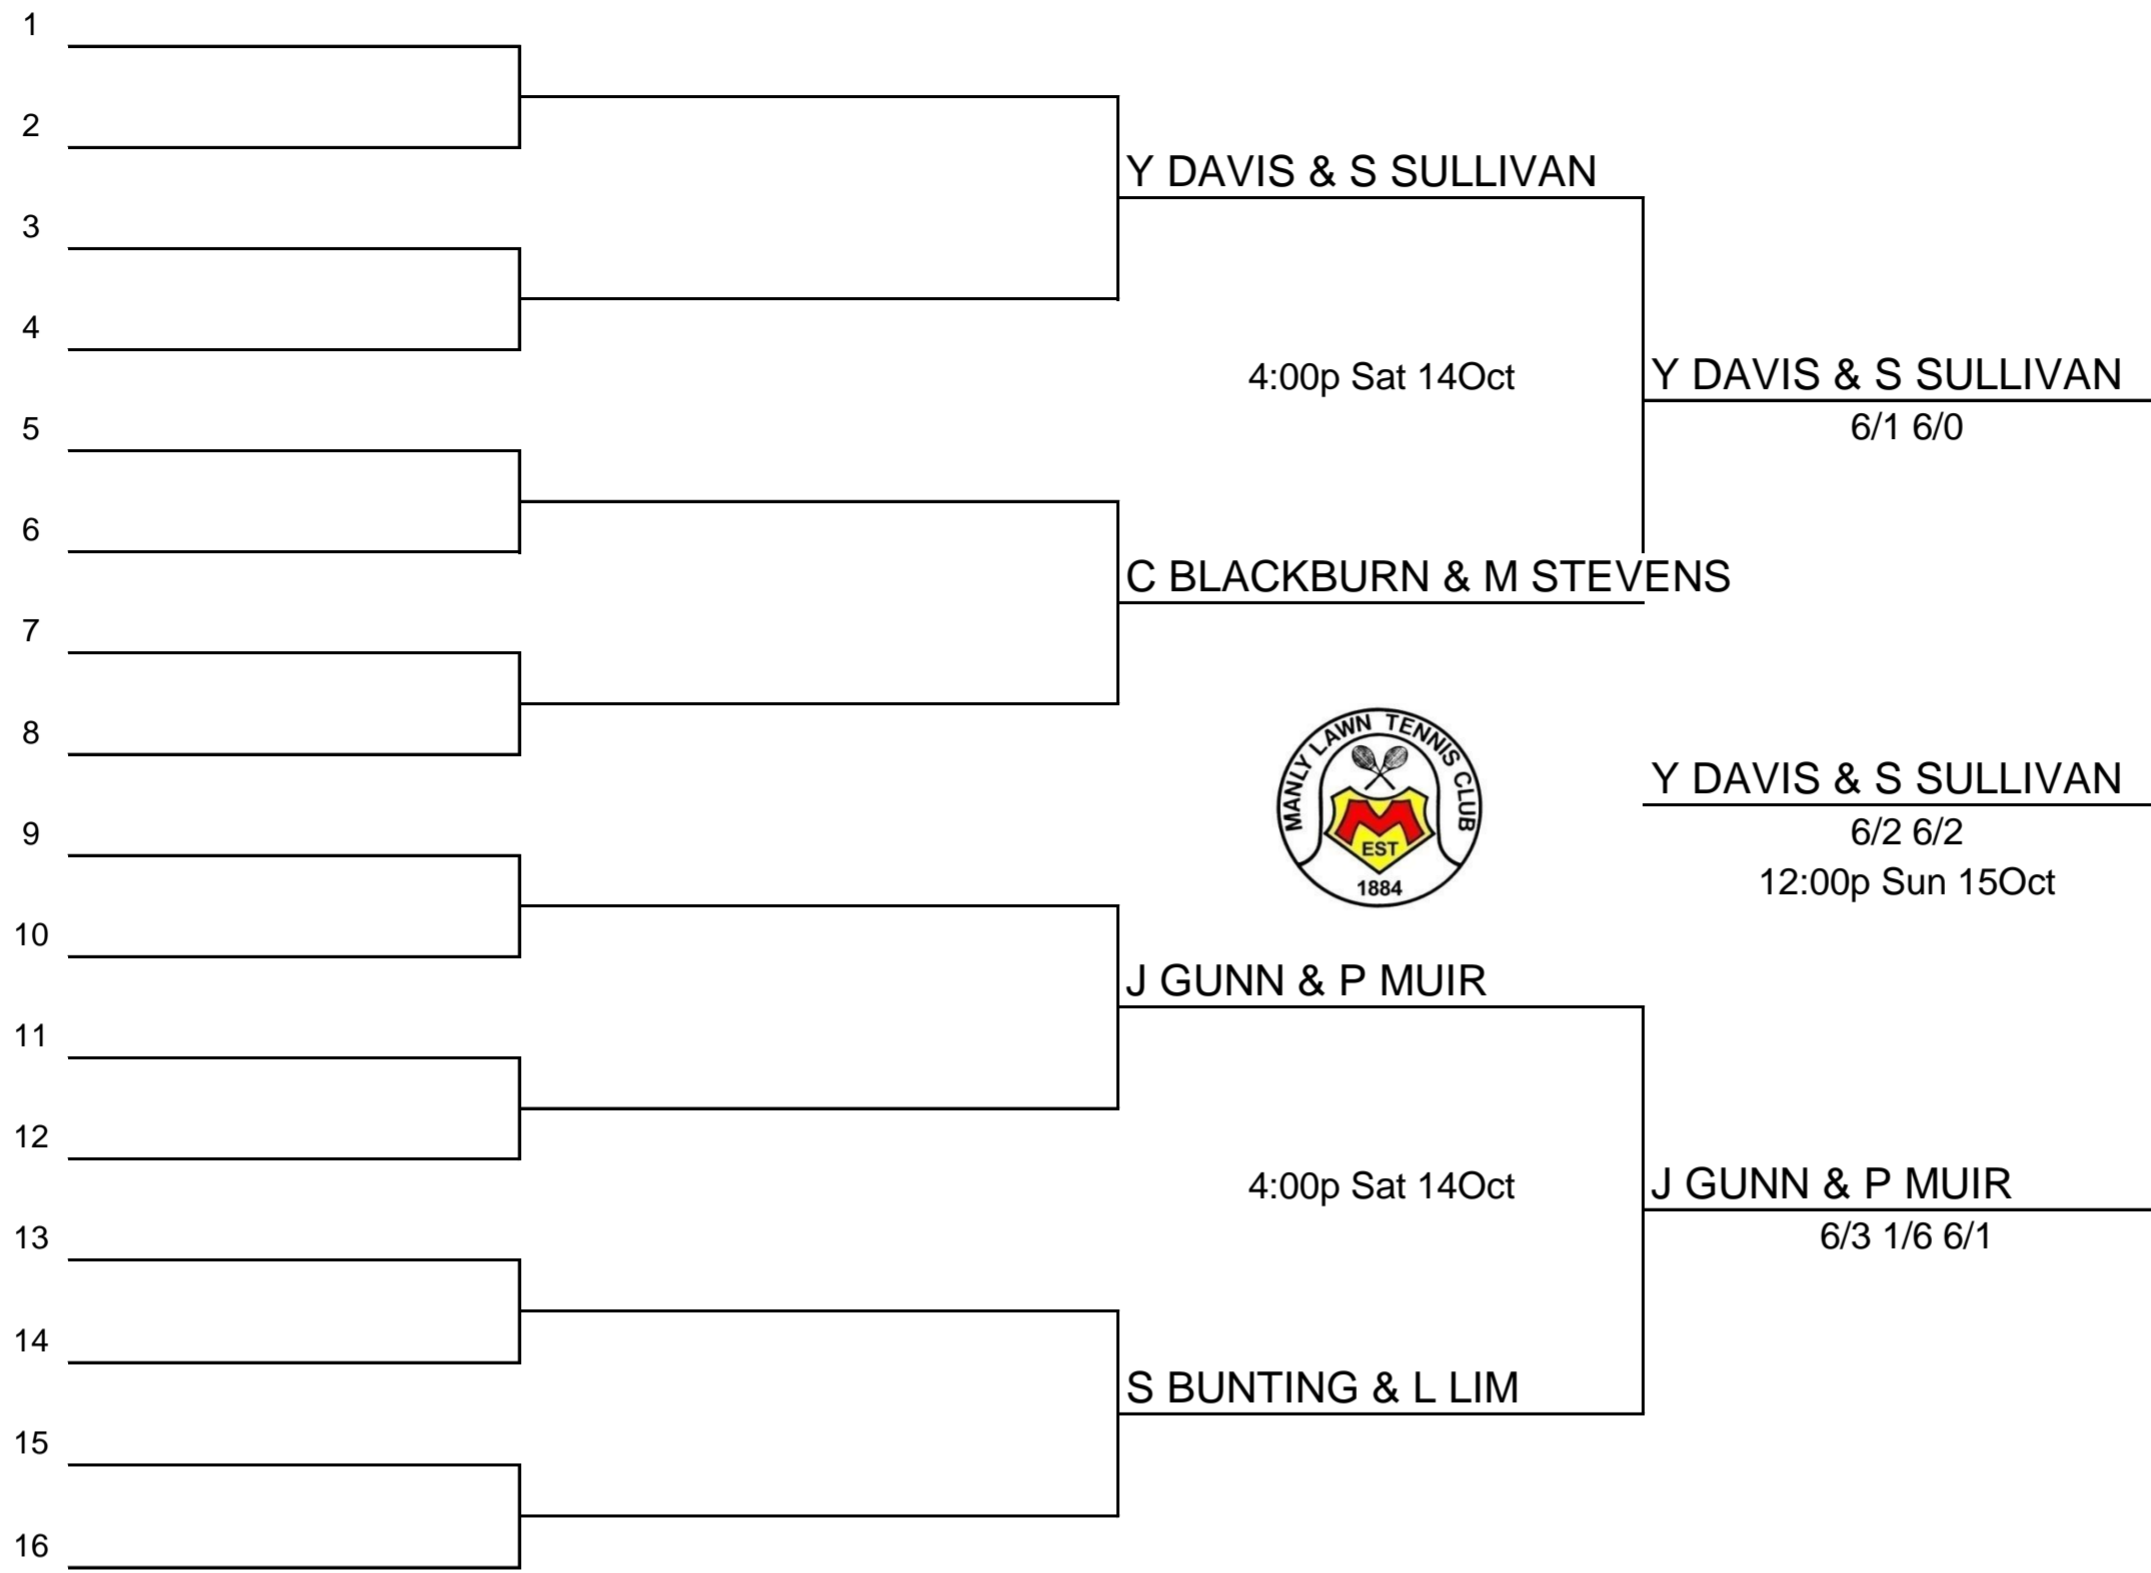

Manly Lawn Tennis Club Championships

20-Oct

Event 4. Open Women's Doubles

2 TB sets, 10pt match TB

3 TB sets

3 TB sets

2:30pm Sun 22 Oct CHAMPIONSHIP PRESENTATIONS & BBQ