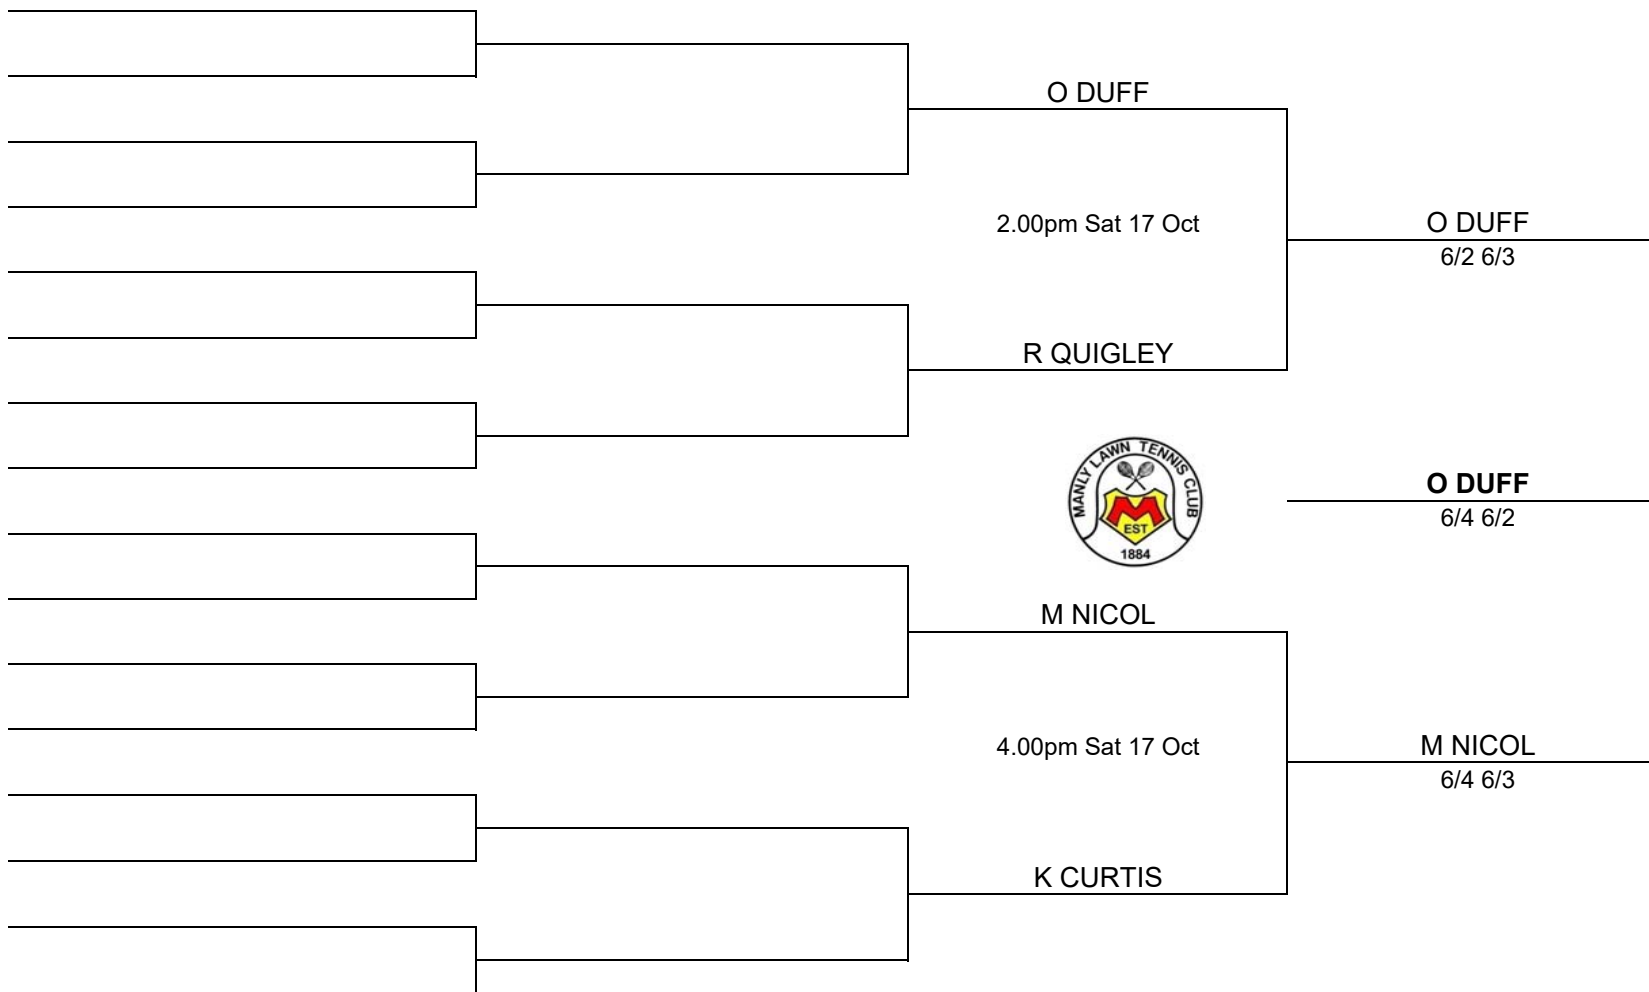

2020 Manly Lawn Tennis Club Championships

Event 8. A-Grade Women's Singles

*ProSet to 9 games
8-all TB*

*ProSet to 9 games
8-all TB*

2 TB sets, 10pt match TB

2 TB sets, 10pt match TB