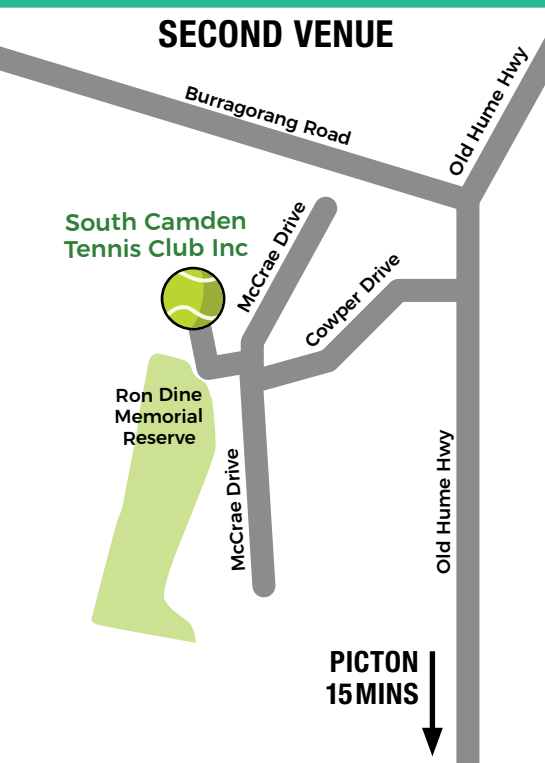

SECOND VENUE