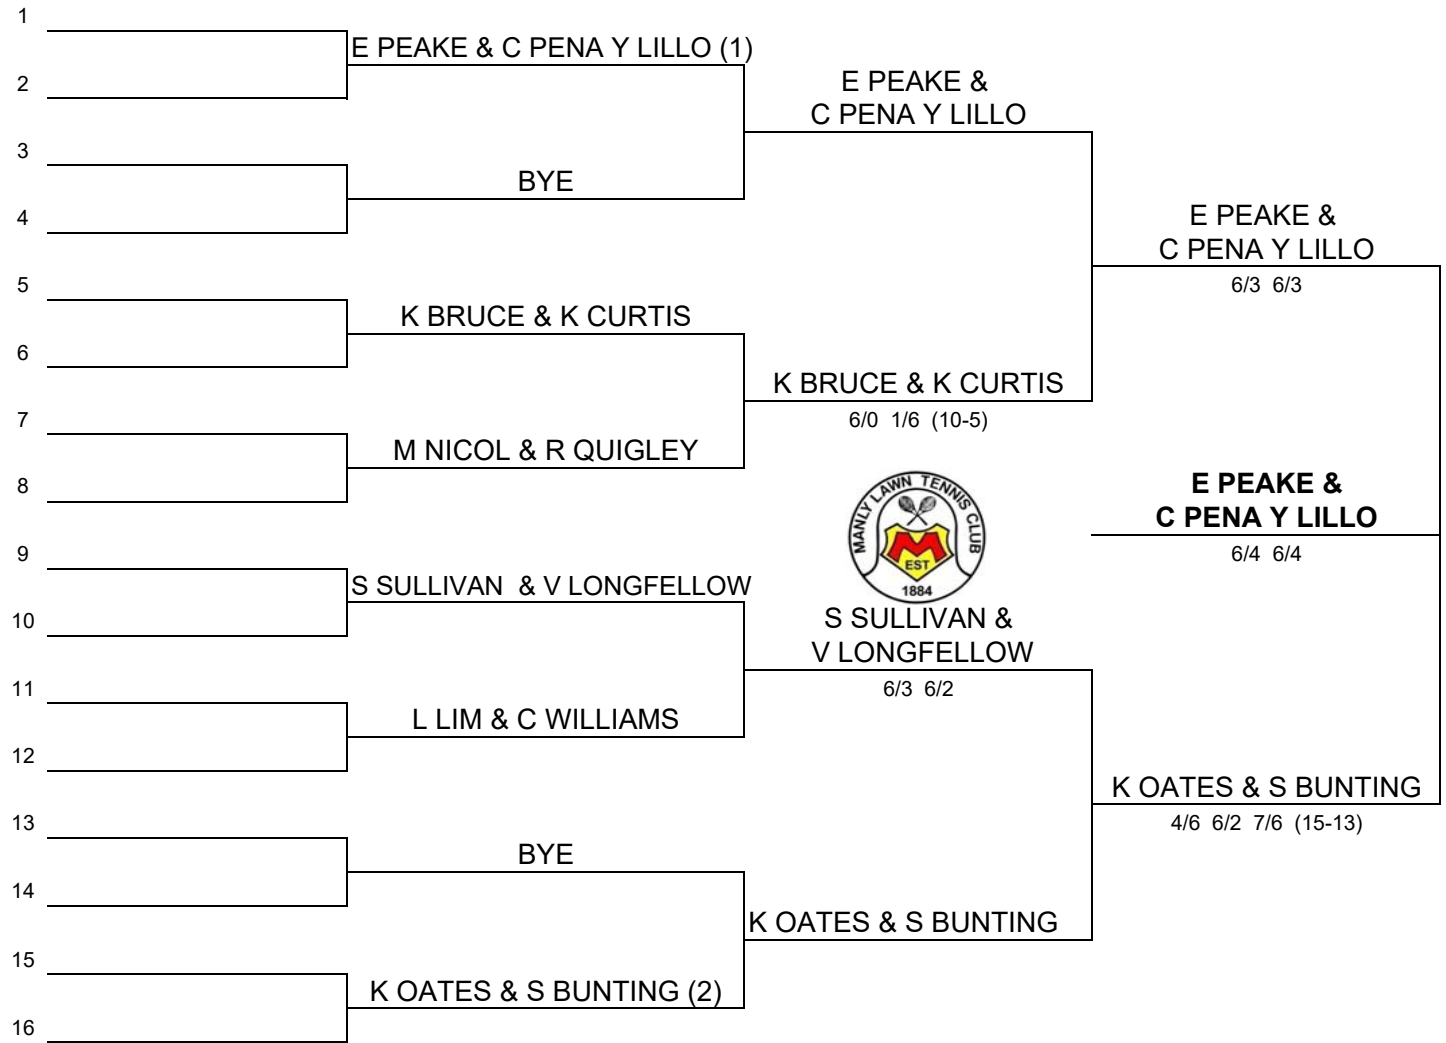

# 2021 Manly Lawn Tennis Club Championships

## Event 4. Open Women's Doubles

2 TB sets, 10pt match TB

3 TB sets

3 TB sets